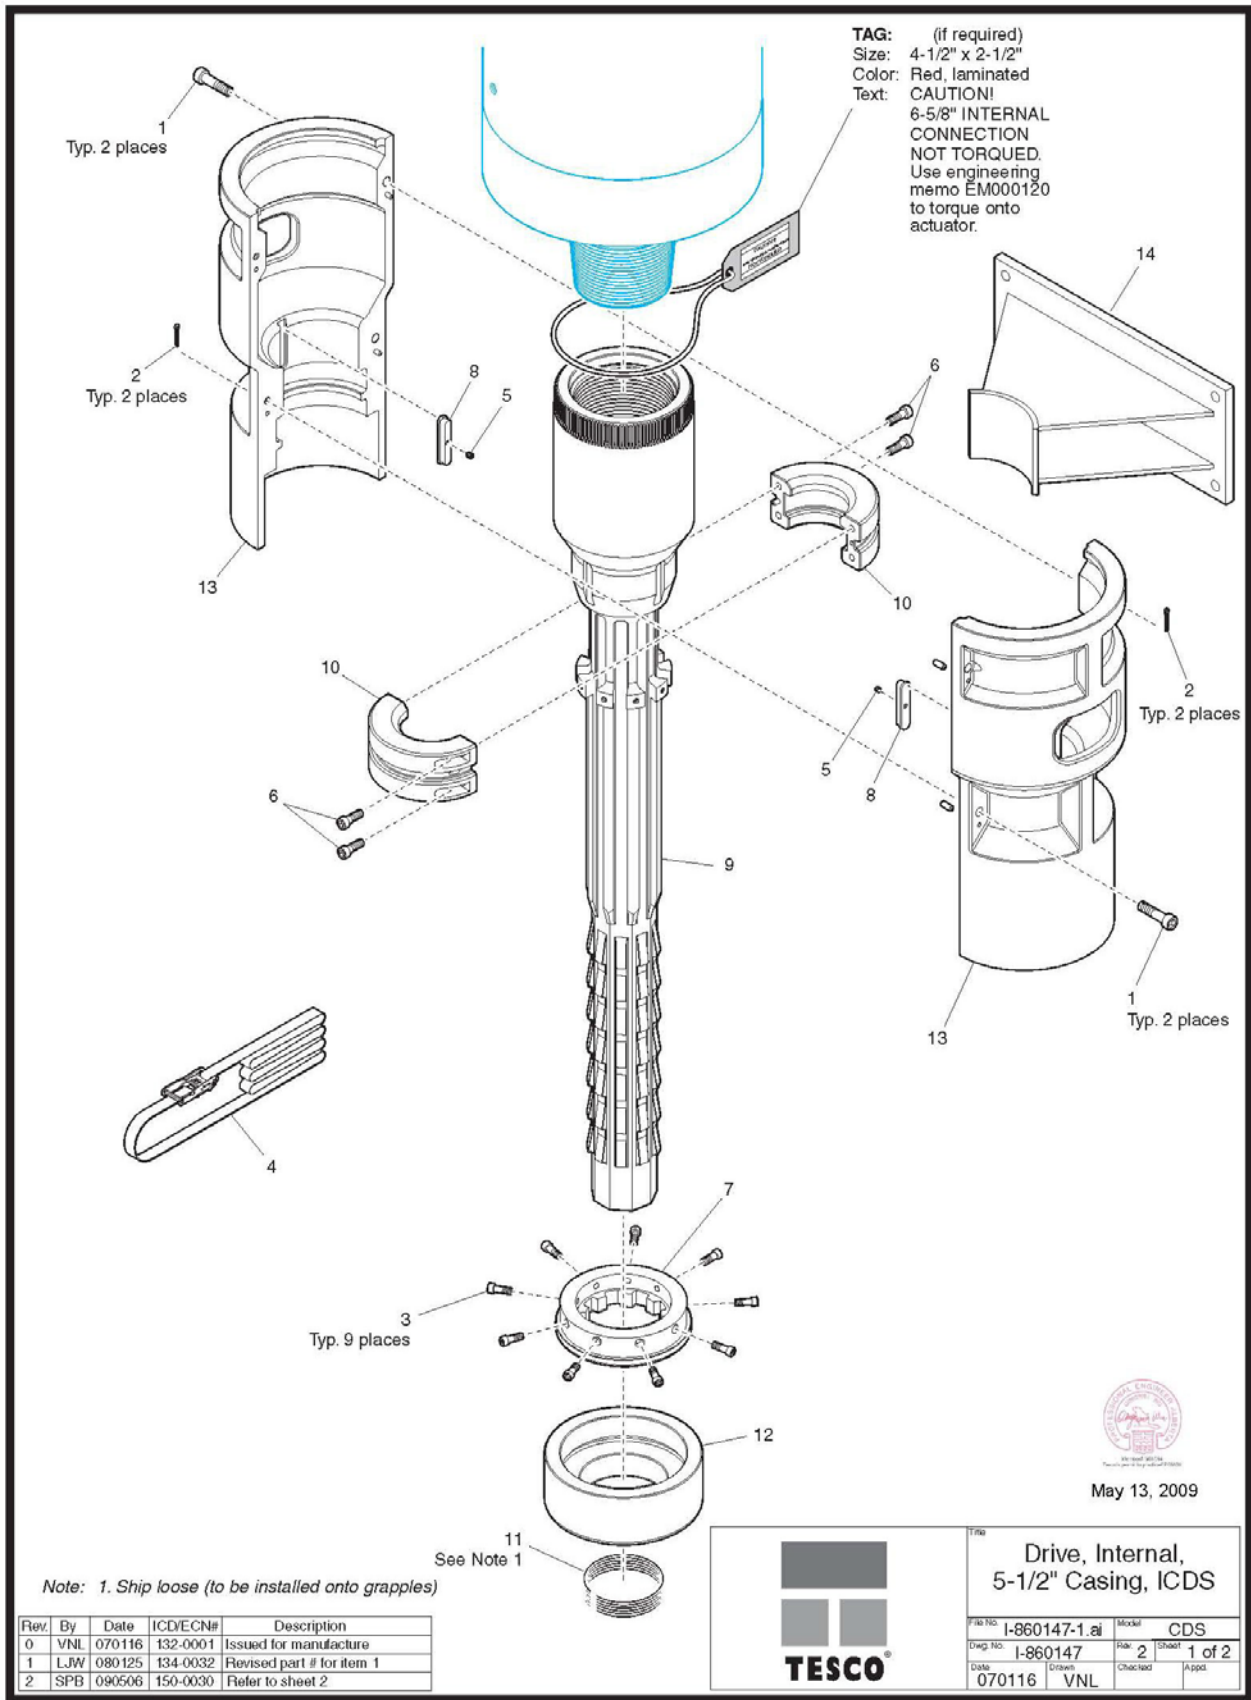

ACTION REQUIRED:

Use 6 O-Rings to replace part numbers 990016 and 990029 if they are damaged. Refer to the BOM for part number 860142 and 860147 for correct part number of the O-Ring.

Parts List

Part # 860142

Drawing # I-860142

Rev. 2 Page 2 of 2

File # I-860142.xls

Refer: 1 Illustration

Drawing Title: Drive,Internal,4-1/2"Casing,ICDS

Item #	Tesco #	Qty	Description
1	970168	4	Screw,Cap,Skt Hd,1/2"-13UNCx2",DR Thd
2	1091	4	Pin,Cotter,1/8"ODx1"Lg,Pld
3	11469	9	Screw,Cap,Skt Hd,5/16"-18UNCx1"
4	19164	1	Tie-Down,Ratchet,1000-lbs,1"Wx6'lg,Endless
5	220102	2	Screw,Set,Skt Drive,Cup Pt,1/4"-20UNCx3/8"
6	3155	4	Screw,Cap,Skt Hd,3/8"-16UNCx1-1/4"
7	810252	1	Mandrel,4-1/2"Casing,7-Ramps,ICDS
8	810254	1	Collar,Casing Stop,4-1/2" & 5-1/2" Casing,ICDS
9	810255	1	Bumper,Casing Stop,4-1/2" & 5-1/2" Casing,ICDS
10	810266	2	Key,Mandrel,4-1/2" & 5-1/2" Casing,ICDS
11	810287	1	Collar,Split,4-1/2" & 5-1/2"Grapple,ICDS
12	450111	6	O-Ring,N70-233,2.859"IDx0.139"Dia
13	990091	1	Collar,Connection,4-1/2" & 5-1/2",ICDS
14	990139	1	Cradle,Transport Frame,4-1/2"Casing,ICDS

Parts List

Part # 860147

Drawing # I-860147

Rev. 2 Page 2 of 2

File # I-860147.xls

Refer: 1 Illustration

Drawing Title: Drive,Internal,5-1/2"Casing,ICDS

Item #	Tesco #	Qty	Description
1	970168	4	Screw,Cap,Skt Hd,1/2"-13UNCx2",DR Thd
2	1091	4	Pin,Cotter,1/8"ODx1"Lg,Pld
3	11469	9	Screw,Cap,Skt Hd,5/16"-18UNCx1"
4	19164	1	Tie-Down,Ratchet,1000-lbs,1"Wx6'lg,Endless
5	220102	2	Screw,Set,Skt Drive,Cup Pt,1/4"-20UNCx3/8"
6	3155	4	Screw,Cap,Skt Hd,3/8"-16UNCx1-1/4"
7	810254	1	Collar,Casing Stop,4-1/2" & 5-1/2" Casing,ICDS
8	810266	2	Key,Mandrel,4-1/2" & 5-1/2" Casing,ICDS
9	810283	1	Mandrel,5-1/2"Casing,7 Ramps,ICDS
10	810287	1	Collar,Split,4-1/2" & 5-1/2"Grapple,ICDS
11	15602	6	O-Ring,N70-239,3.609"IDx0.139"Dia
12	990032	1	Bumper,Casing Stop,5-1/2"Casing,ICDS
13	990091	1	Collar,Connection,4-1/2" & 5-1/2",ICDS
14	990138	1	Cradle,Transport Frame,5-1/2"Casing,ICDS